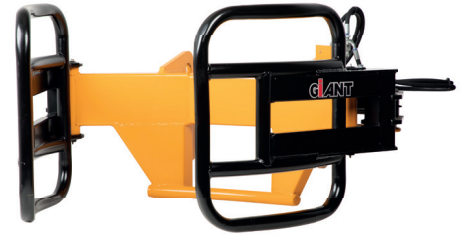

PRODUCT INFORMATION

BALE CLAMP ROUND BALES

The required connection for this attachment demands 1x double-acting hydraulic function.

VERSATILE ATTACHMENT

TOBROCO-GIANT offers packs and bale clamps for both round and square bales. The bale clamps ensure that packs of hay or straw are safely clamped and transported.

Version	Version	Width clamp open mm	Width clamp closed mm	Weight kg	Skid	G1200	G1500	G2200E	G2300	G2500	G2700	G2700E	G3500	G5000	GT5048	Article nr.
GA300	Round bales	1.500	1.000	165	✗	+	✓	✓	✓	✓	✓	✓	✓	✓	✓	6122100